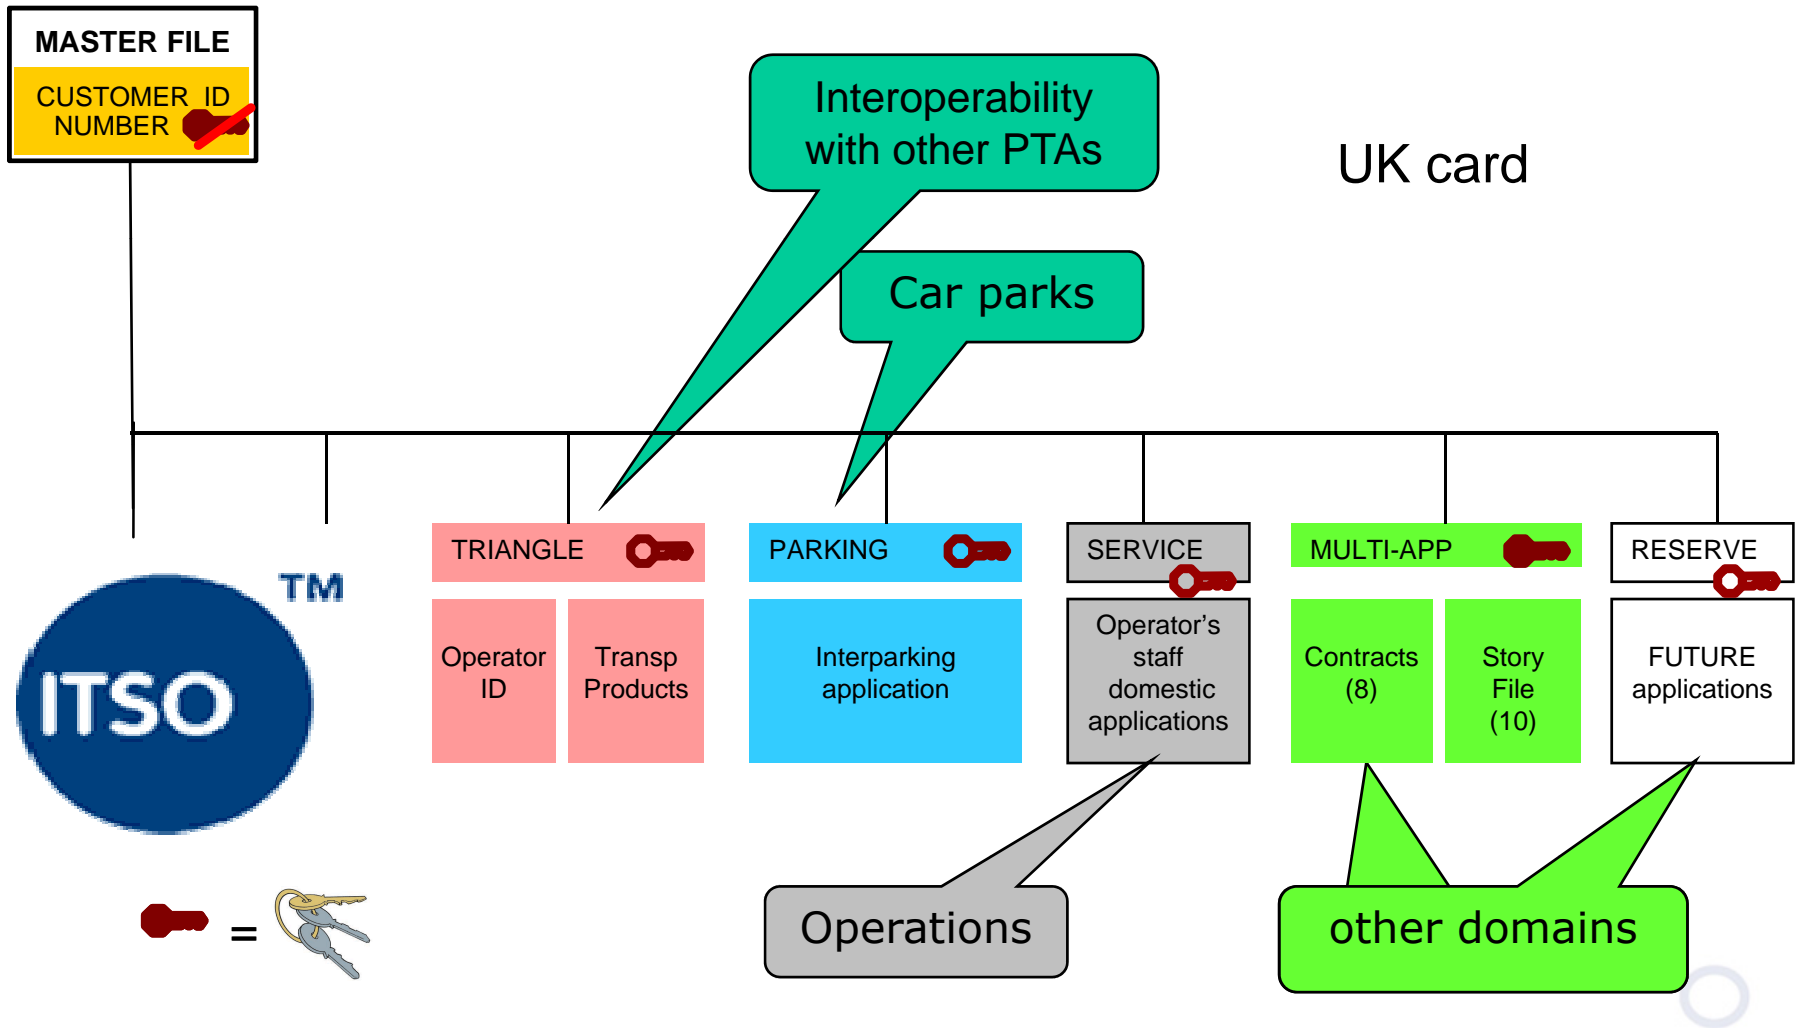

1 set of 3 keys per zone
(transport, multi-application...)
on multi-application cards
Ensures that zones on the card
remain “watertight”

Application-providers need not
worry about “their” data being
tampered with

1 key for:
each function / zone/ card

3 functions: Issuing card
loading contracts
debit contracts

Ideal for multi-application schemes

Mobility Brussels scheme

Calypso cards incorporate the Global Platform GP™ API environment

>>> Provides a simple upgrade path to other media without the addition of any proprietary software

World leader in microprocessor smart cards for transport

Open source technology:

- Open to all industrialists
- Widely provided by many
- first step to avoid industrial monopoly