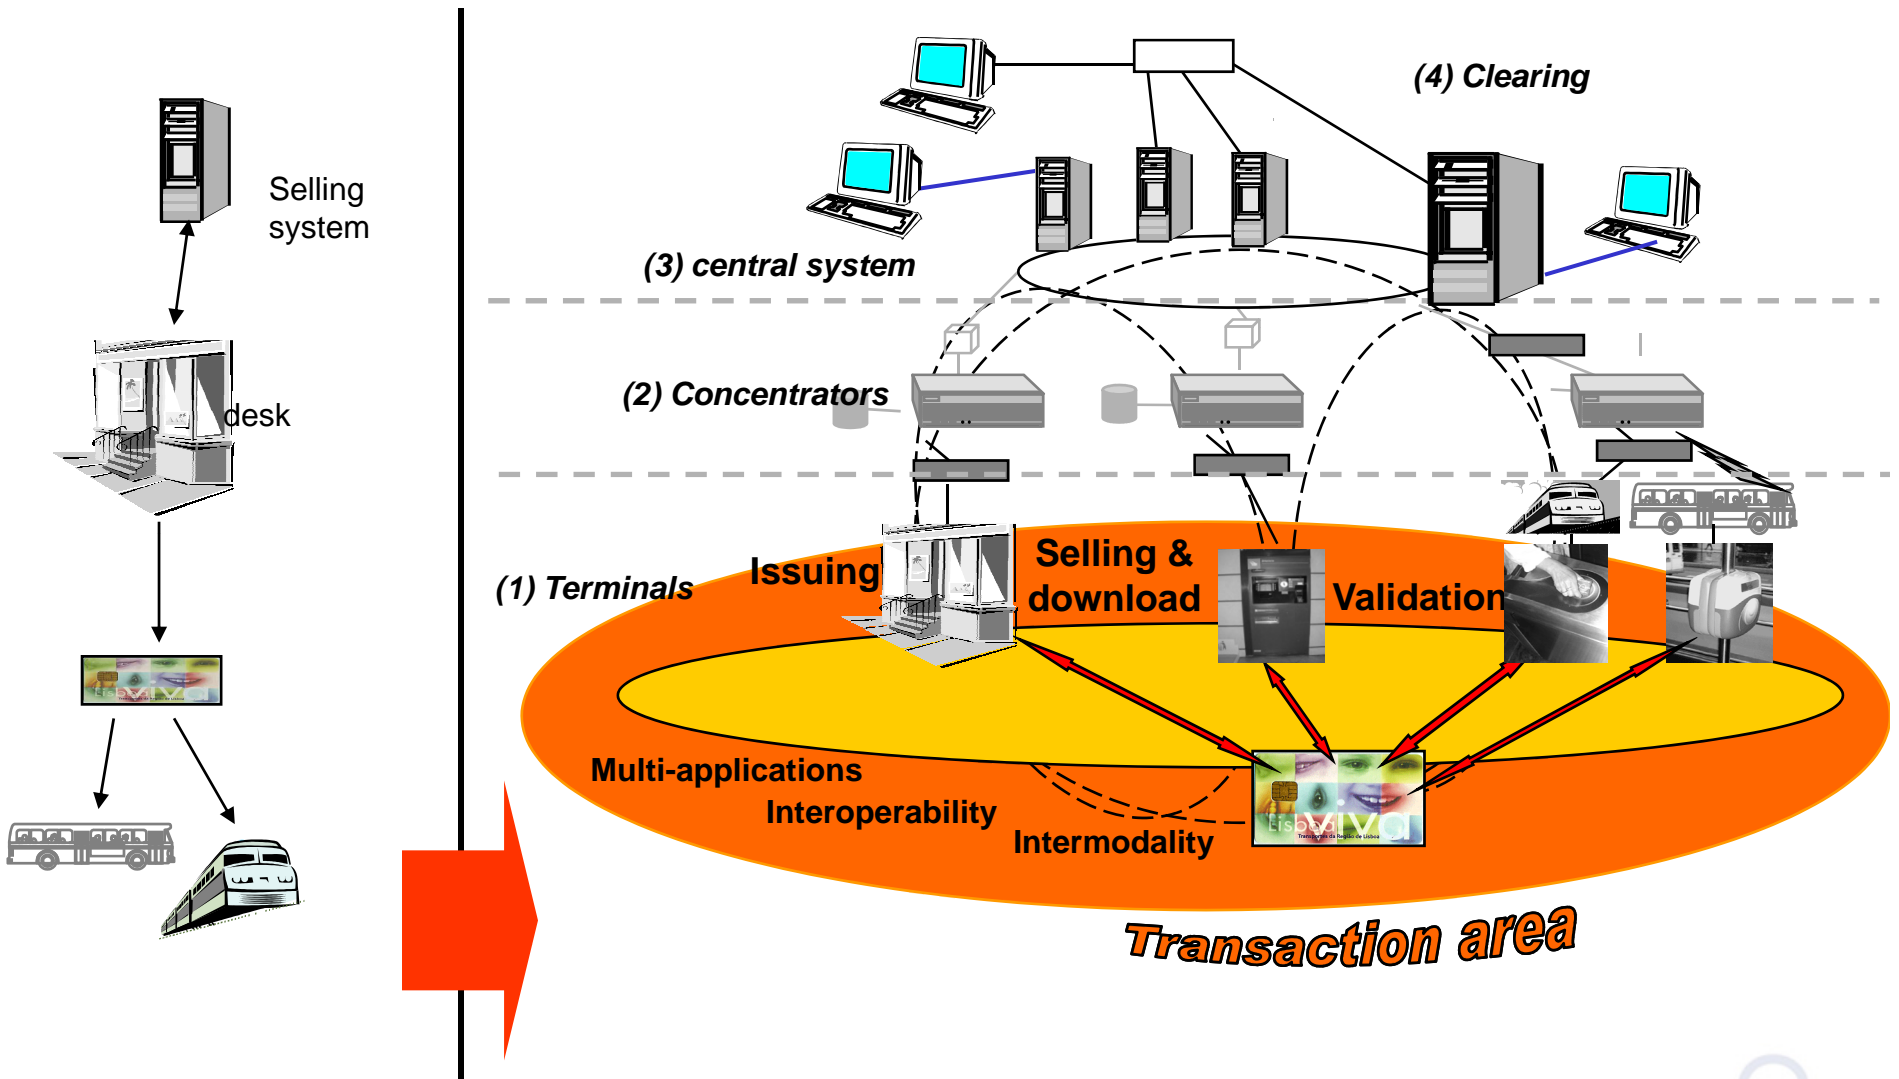

Established in Brussels as a non profit association by the stakeholders of a European research program,

Founded by public transport business,
& open to other businesses and to suppliers

Objective is to maintain a set of specifications addressing transit business needs in the context of developing contactless **Multiapplication** systems.

Another ITS0 but also part of ITS0

Defining a new card interface

Calypso : Leading microprocessor cards in transport schemes around the world

Mainly in Europe

France, Belgium, Portugal, Italy, Greece, Switzerland Latvia...

1 set of 3 keys per zone
(transport, multi-application...)
on multi-application cards
Ensures that zones on the card
remain “watertight”

Application-providers need not
worry about “their” data being
tampered with

>>> Provides a simple upgrade path to other media without the addition of any proprietary software

World leader in microprocessor smart cards for transport

Open source technology:

- Open to all industrialists
- Widely provided by many
- first step to avoid industrial monopoly