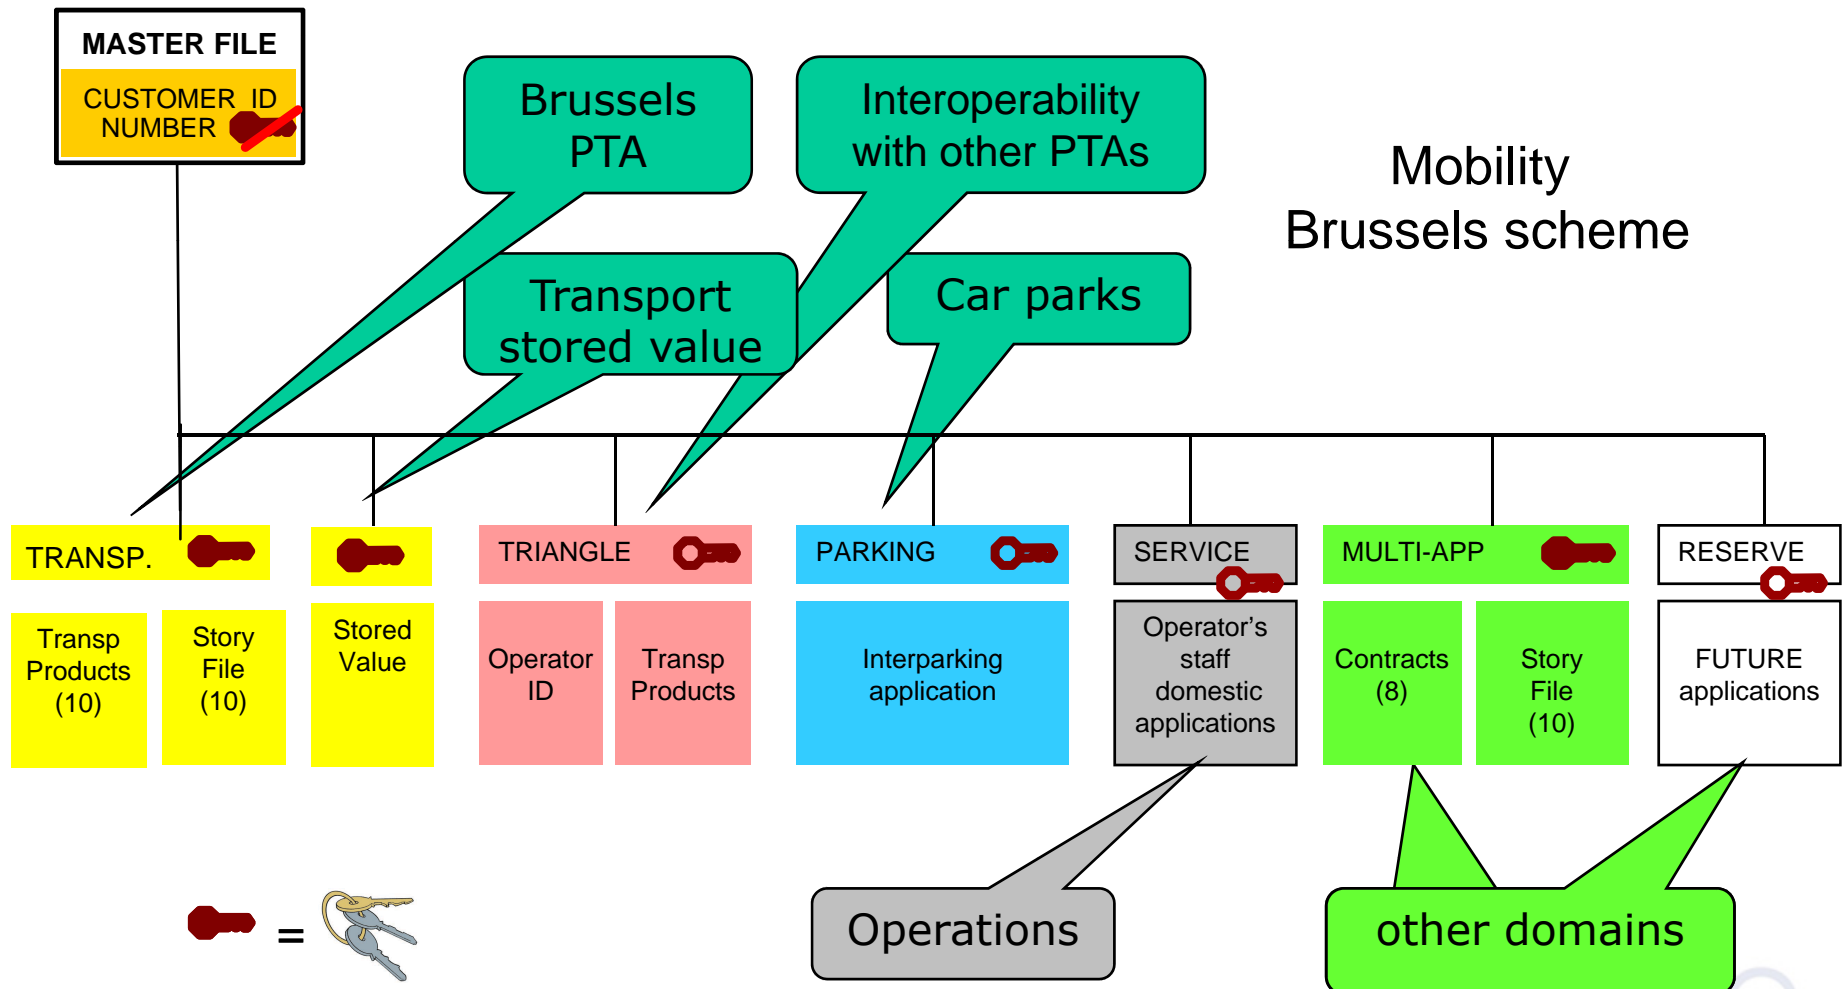

Compliant to the different national schemes (e.g.ITSO in UK)

Chosen for the national scheme in Portugal, Belgium, Israel

Chosen by transport operators in America (North&South) and Africa

Multi-application

1 set of 3 keys per zone
(transport, multi-application...)
on multi-application cards
Ensures that zones on the card
remain “watertight”

Application-providers need not
worry about “their” data being
tampered with

1 key for:
each function / zone/ card

3 functions: Issuing card
loading contracts
debit contracts

Ideal for multi-application schemes

Mobility Brussels scheme

Calypso cards incorporate the Global Platform GP™ API environment

>>> Provides a simple upgrade path to other media without the addition of any proprietary software

World leader in microprocessor smart cards for transport

Open source technology:

- Open to all industrialists
- Widely provided by many
- first step to avoid industrial monopoly