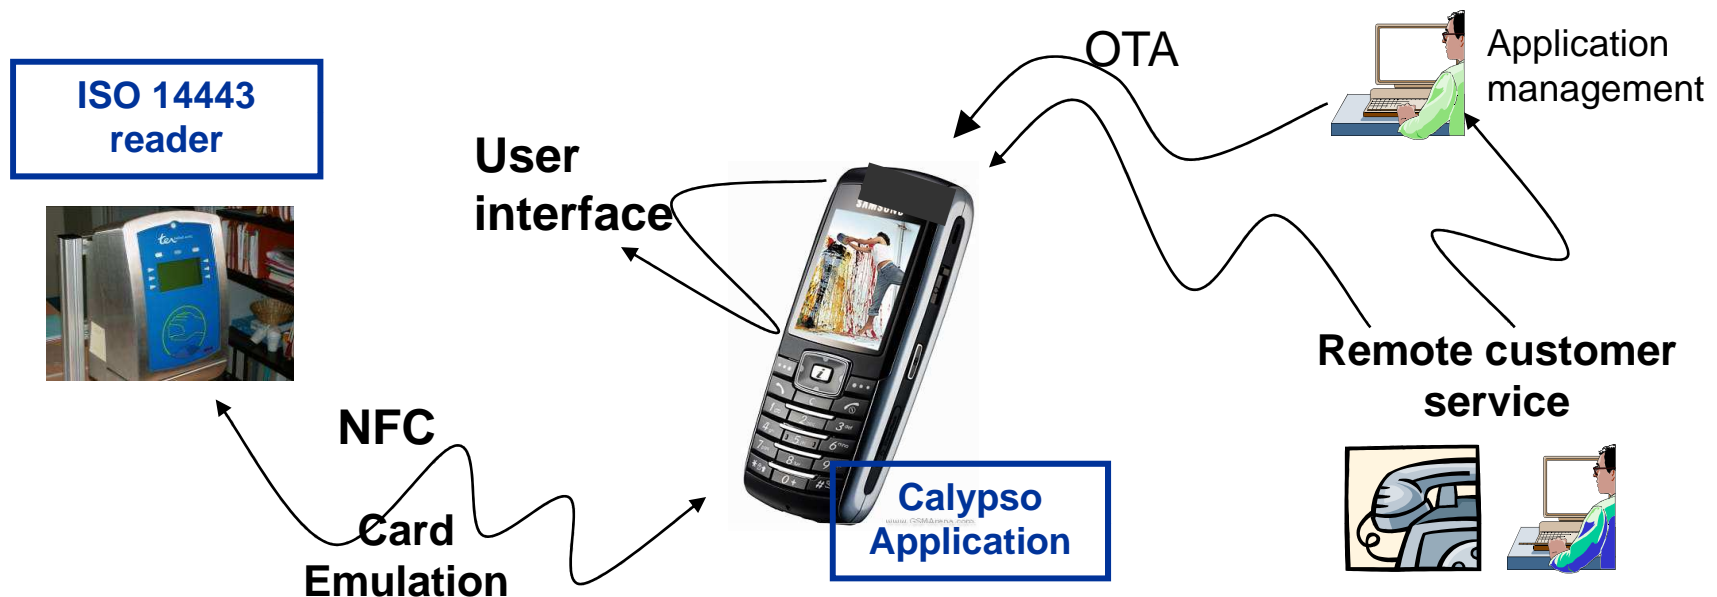

Calypso cards incorporate the Global Platform GP™ API environment

>>> Provides a simple upgrade path to other media without the addition of any proprietary software