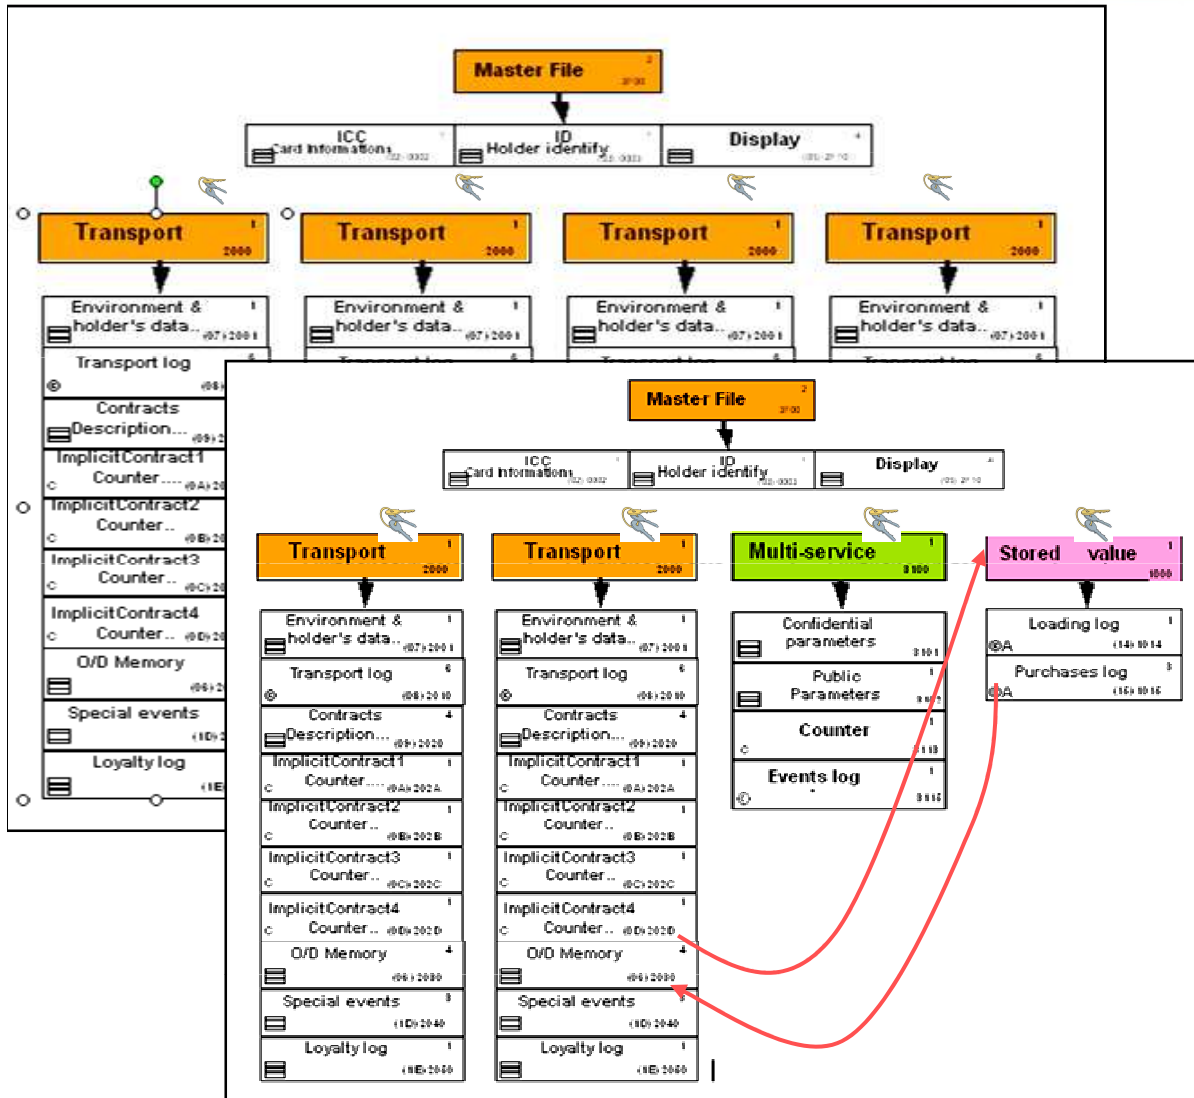

Another ITS0 but also part of ITS0

Defining a new card interface

Calypso : Leading microprocessor cards in transport schemes around the world

Mainly in Europe

France, Belgium, Portugal, Italy, Greece, Switzerland Latvia...

Compliant to the different national schemes (e.g.ITSO in UK)

Chosen for the national scheme in Portugal, Belgium, Israel

Chosen by transport operators in America (North&South) and Africa

Multi-application

1 set of 3 keys per zone
(transport, multi-application...)
on multi-application cards
Ensures that zones on the card
remain “watertight”

Application-providers need not
worry about “their” data being
tampered with