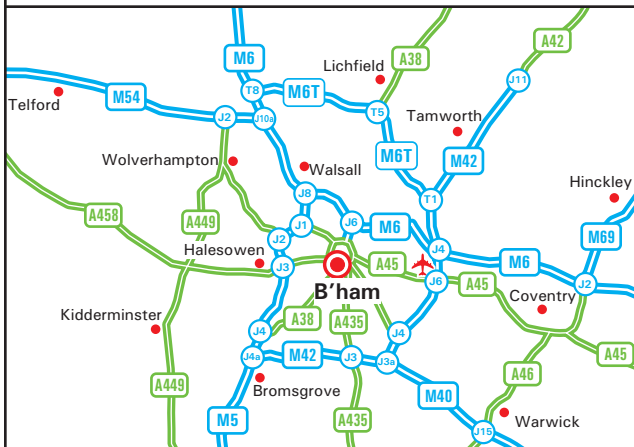

ITSO Services Limited
4th Floor
Quayside Tower
252-260 Broad Street
Birmingham B1 2HF

T: +44 (0)121 634 3700
F: +44 (0)121 634 3737

From M6 / North

Leave the M6 at Junction 6 (signed Birmingham E & C).
Join the A38(M) motorway.
Continue onto A38 (signed City Centre).
Continue on the A38, go through St Chads Queensway underpass (signed Bromsgrove) then branch left and merge onto A38.
Paradise Circus is the roundabout in front of you.
At Paradise Circus roundabout take the Broad Street exit (signed Convention Centre).
Pass the Convention Centre on the right and Quayside Tower is located on the left hand side (see inset).

From M5 / South-West

Leave the M5 at Junction 3 and travel towards Birmingham City Centre along the A456 (Hagley Road) for 5 miles to the Five Ways island.
Keep in the outside lane and go under the island into Broad Street using the underpass.
Continue along Broad Street, pass Jury's Inn Hotel and Quayside Tower is located on the right (see inset).

Parking

Multi-storey car park at Gas Street.
On street parking is also available.

By Train

Birmingham New Street Station is served by trains from London, Birmingham International Airport, Liverpool, Manchester, Cardiff, Bristol, Stansted Airport, Plymouth, Edinburgh, Newcastle upon Tyne, Wolverhampton, Nottingham & Leicester.
We are a 10 minute walk away from New Street Station.