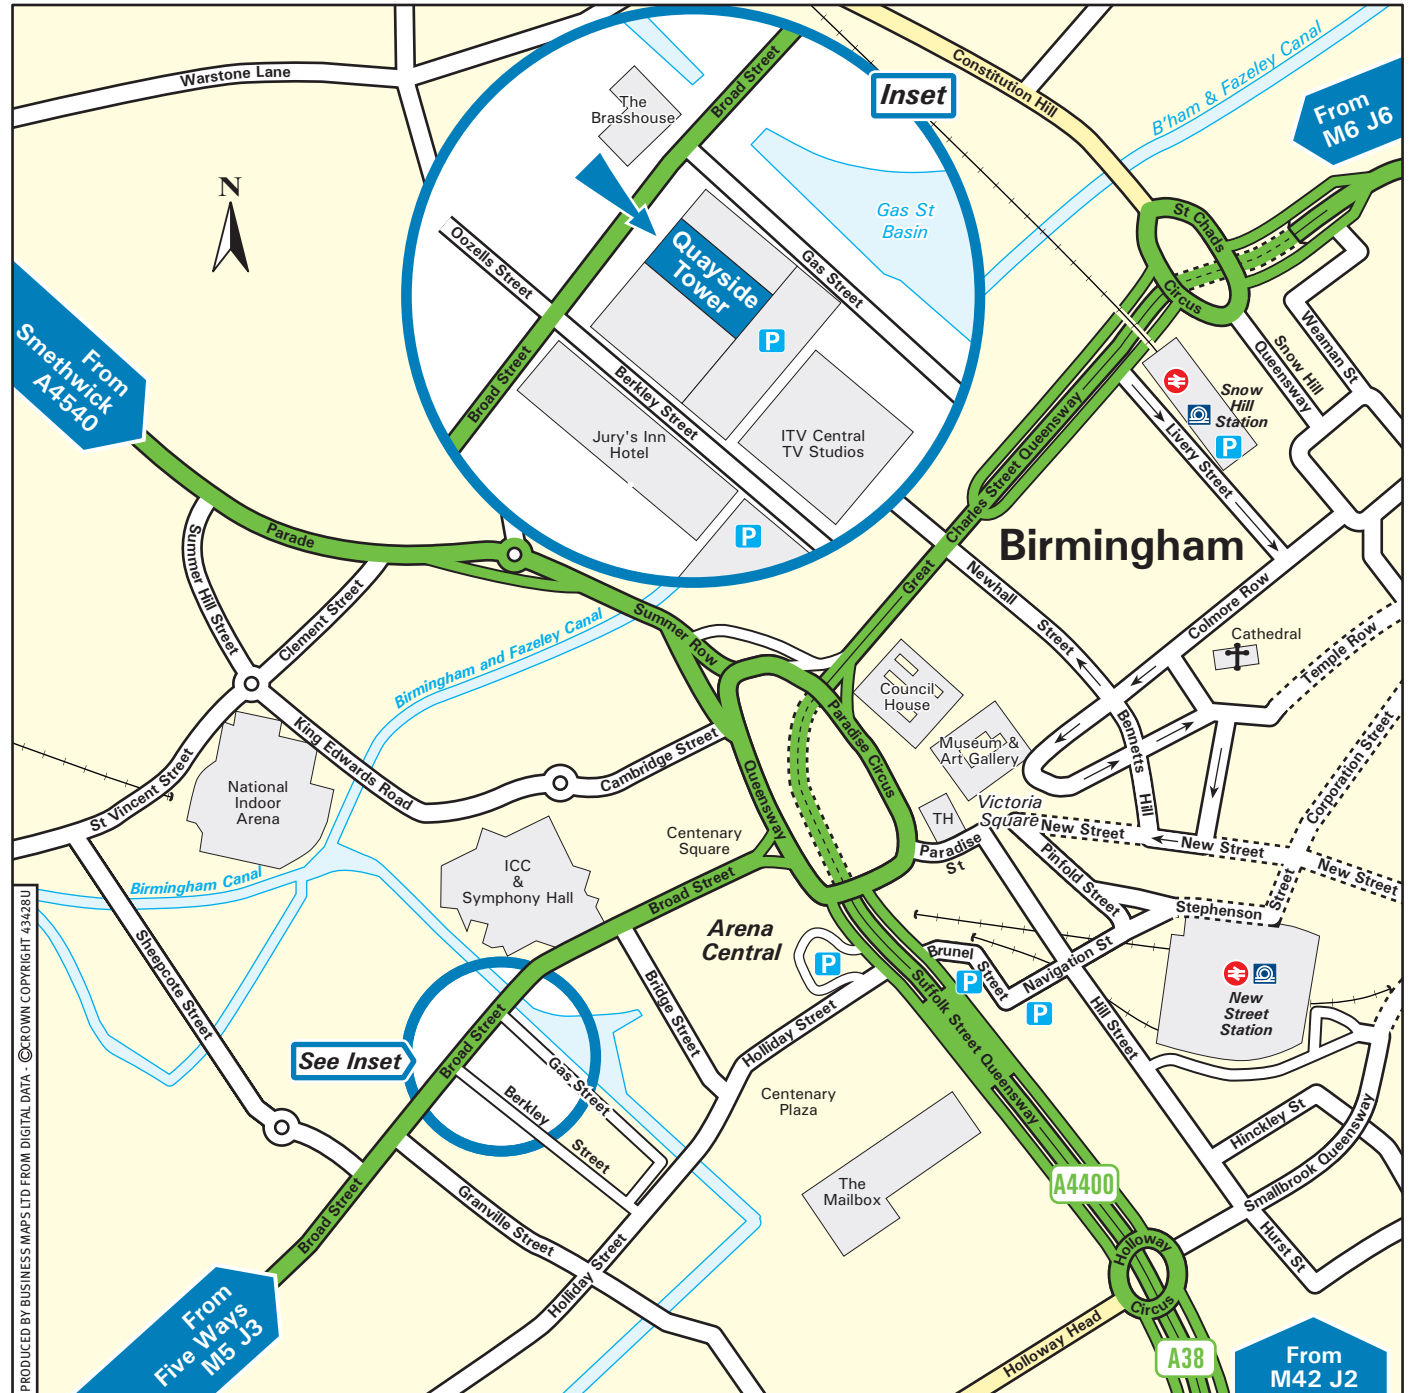

ITSO Services Limited
4th Floor
Quayside Tower
252-260 Broad Street
Birmingham B1 2HF

T: +44 (0)121 634 3700
F: +44 (0)121 634 3737

From M6 / North

Leave the M6 at Junction 6 (signed Birmingham E & C).
Join the A38(M) motorway.
Continue onto A38 (signed City Centre).
Continue on the A38, go through St Chads Queensway underpass (signed Bromsgrove) then branch left and merge onto A38.
Paradise Circus is the roundabout in front of you.
At Paradise Circus roundabout take the Broad Street exit (signed Convention Centre).
Pass the Convention Centre on the right and Quayside Tower is located on the left hand side (see inset).

From M5 / South-West

Leave the M5 at Junction 3 and travel towards Birmingham City Centre along the A456 (Hagley Road) for 5 miles to the Five Ways island.
Keep in the outside lane and go under the island into Broad Street using the underpass.
Continue along Broad Street, pass Jury's Inn Hotel and Quayside Tower is located on the right (see inset).

Parking

Multi-storey car park at Gas Street.
On street parking is also available.

By Train

Birmingham New Street Station is served by trains from London, Birmingham International Airport, Liverpool, Manchester, Cardiff, Bristol, Stansted Airport, Plymouth, Edinburgh, Newcastle upon Tyne, Wolverhampton, Nottingham & Leicester.
We are a 10 minute walk away from New Street Station.